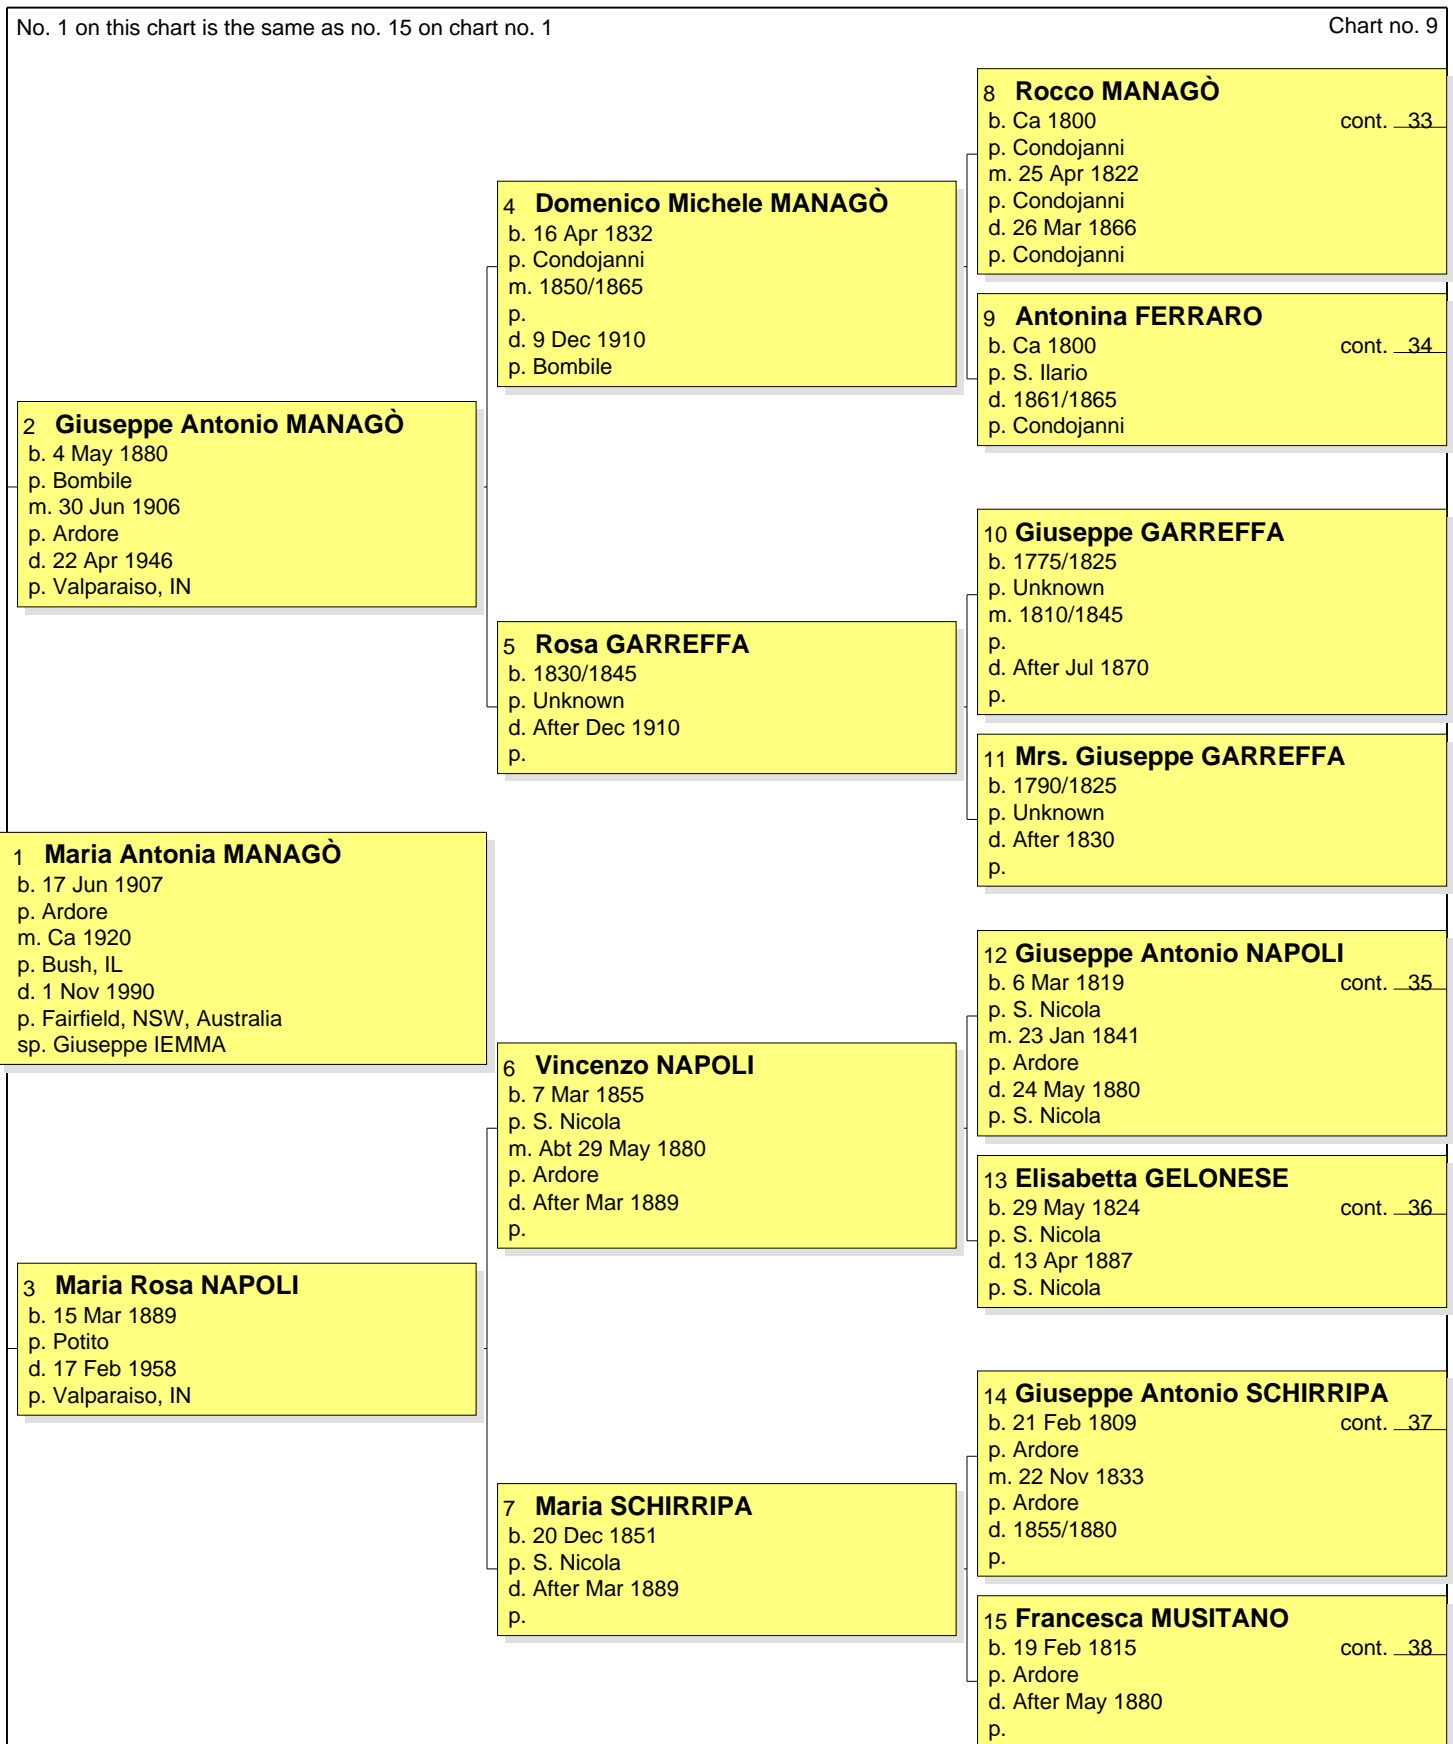

Pedigree Chart for Faustino Benigno Cesare PILLOSU

Pedigree Chart for Cesarina Tommasina COGODI

Pedigree Chart for Luigi Giuseppe PRETEROTI

Pedigree Chart for Maria Teresa IEROPOLI

Pedigree Chart for Giuseppe IEMMA

Pedigree Chart for Maria Antonia MANAGÒ

Pedigree Chart for Maria POLIFRONI

Pedigree Chart for Saverio MONTELEONE

Pedigree Chart for Elisabetta POLIFRONI

Pedigree Chart for Giuseppe Antonio MURDACA

Pedigree Chart for Paola ZAPPIA