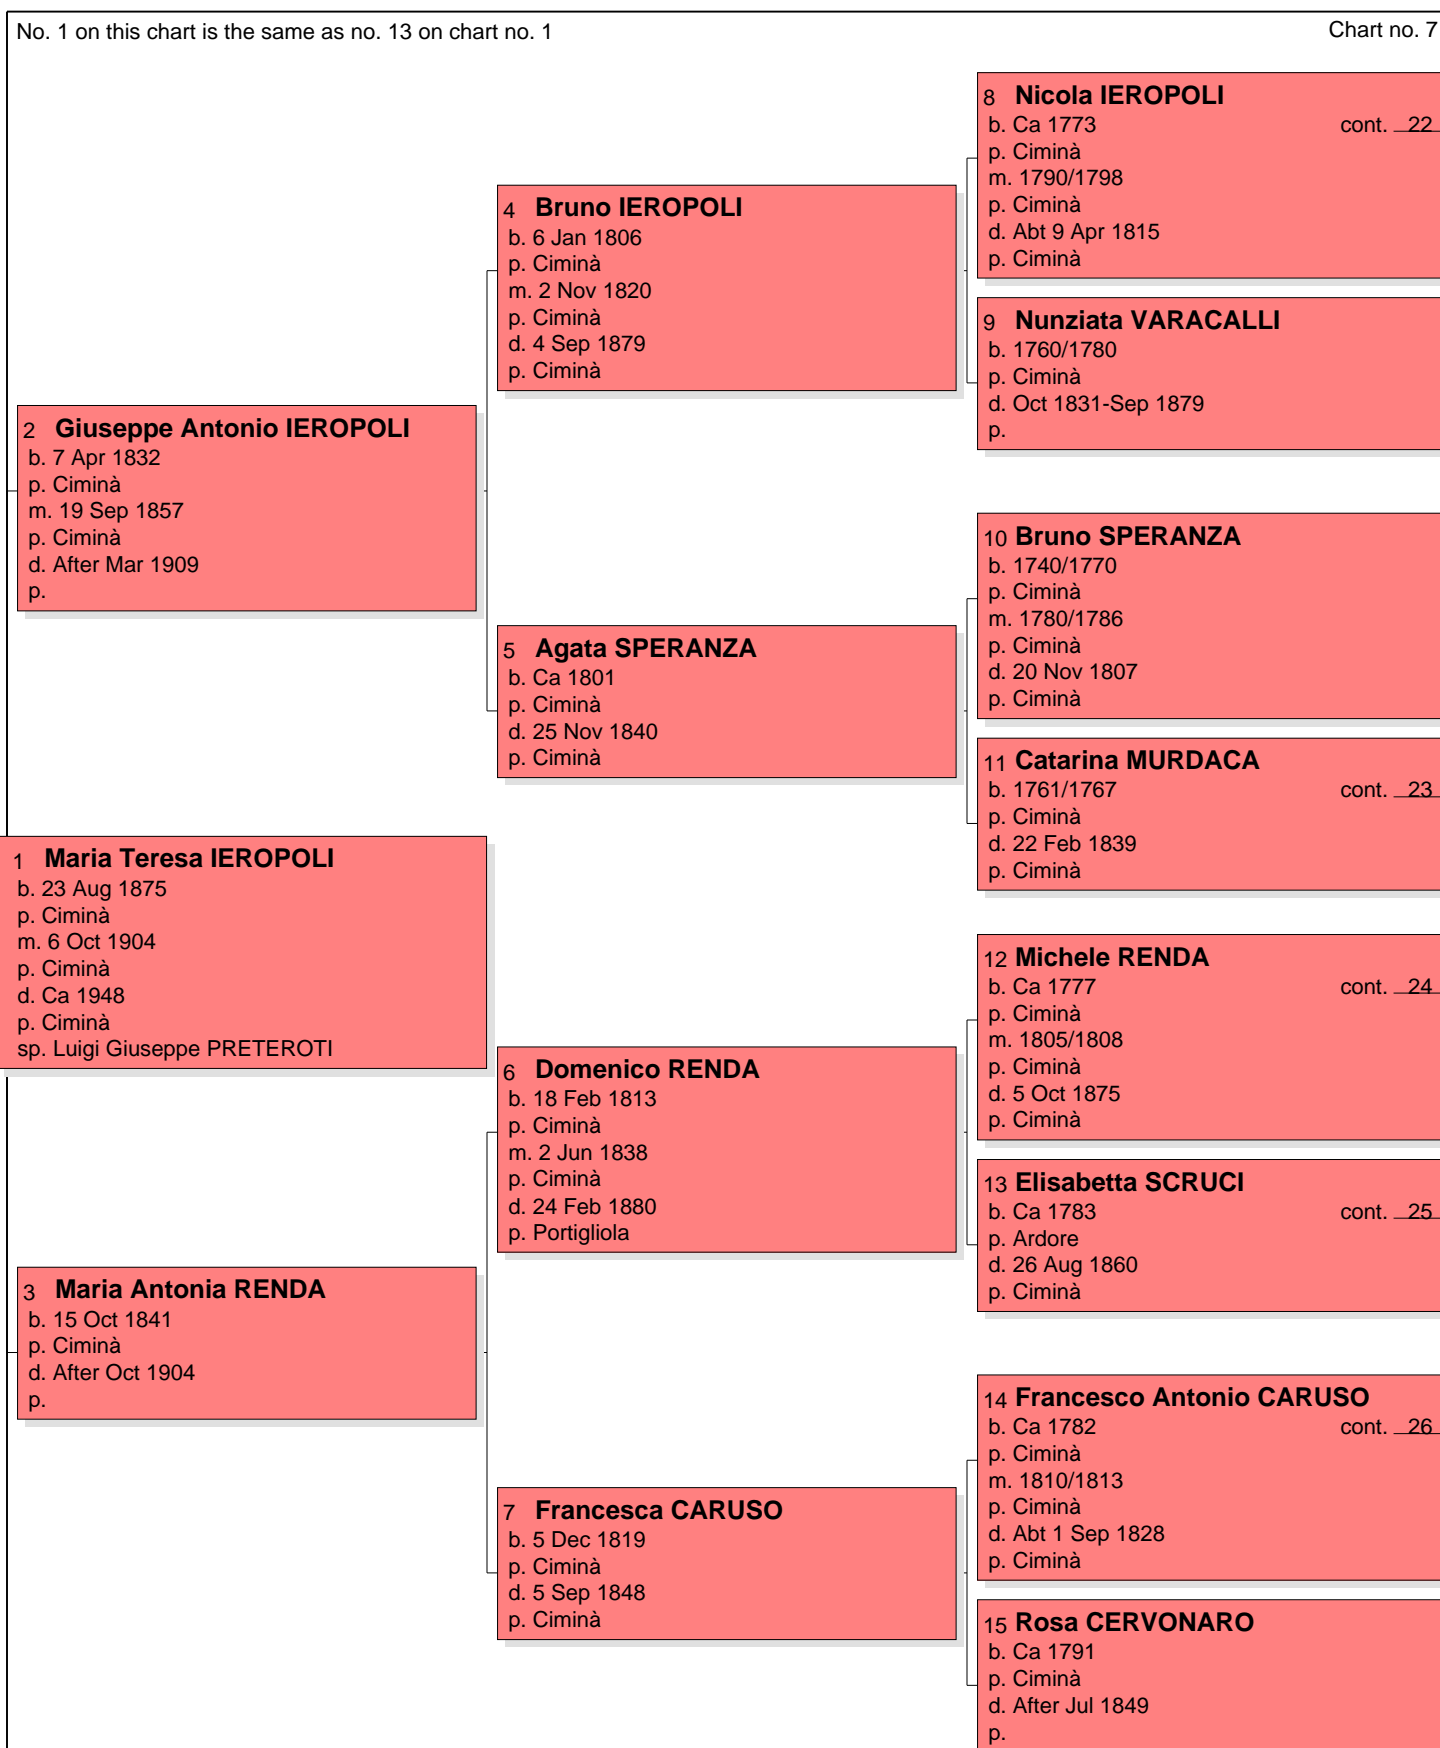

3 Girolima MACRÌ

b. 24 Aug 1826
p. Ciminà
d. 23 Jan 1905
p. Ciminà

Pedigree Chart for Faustino Benigno Cesare PILLOSU

Pedigree Chart for Cesarina Tommasina COGODI

Pedigree Chart for Luigi Giuseppe PRETEROTI

Pedigree Chart for Maria Teresa IEROPOLI

Pedigree Chart for Giuseppe IEMMA

Pedigree Chart for Maria Antonia MANAGÒ

Pedigree Chart for Maria POLIFRONI

Pedigree Chart for Saverio MONTELEONE

Pedigree Chart for Elisabetta POLIFRONI

Pedigree Chart for Giuseppe Antonio MURDACA

Pedigree Chart for Paola ZAPPIA

Pedigree Chart for Giuseppe Antonio PRETEROTI

Pedigree Chart for Francesca ZAPPIA

Pedigree Chart for Giuseppe CRISAFI

Pedigree Chart for Antonina POLIFRONI