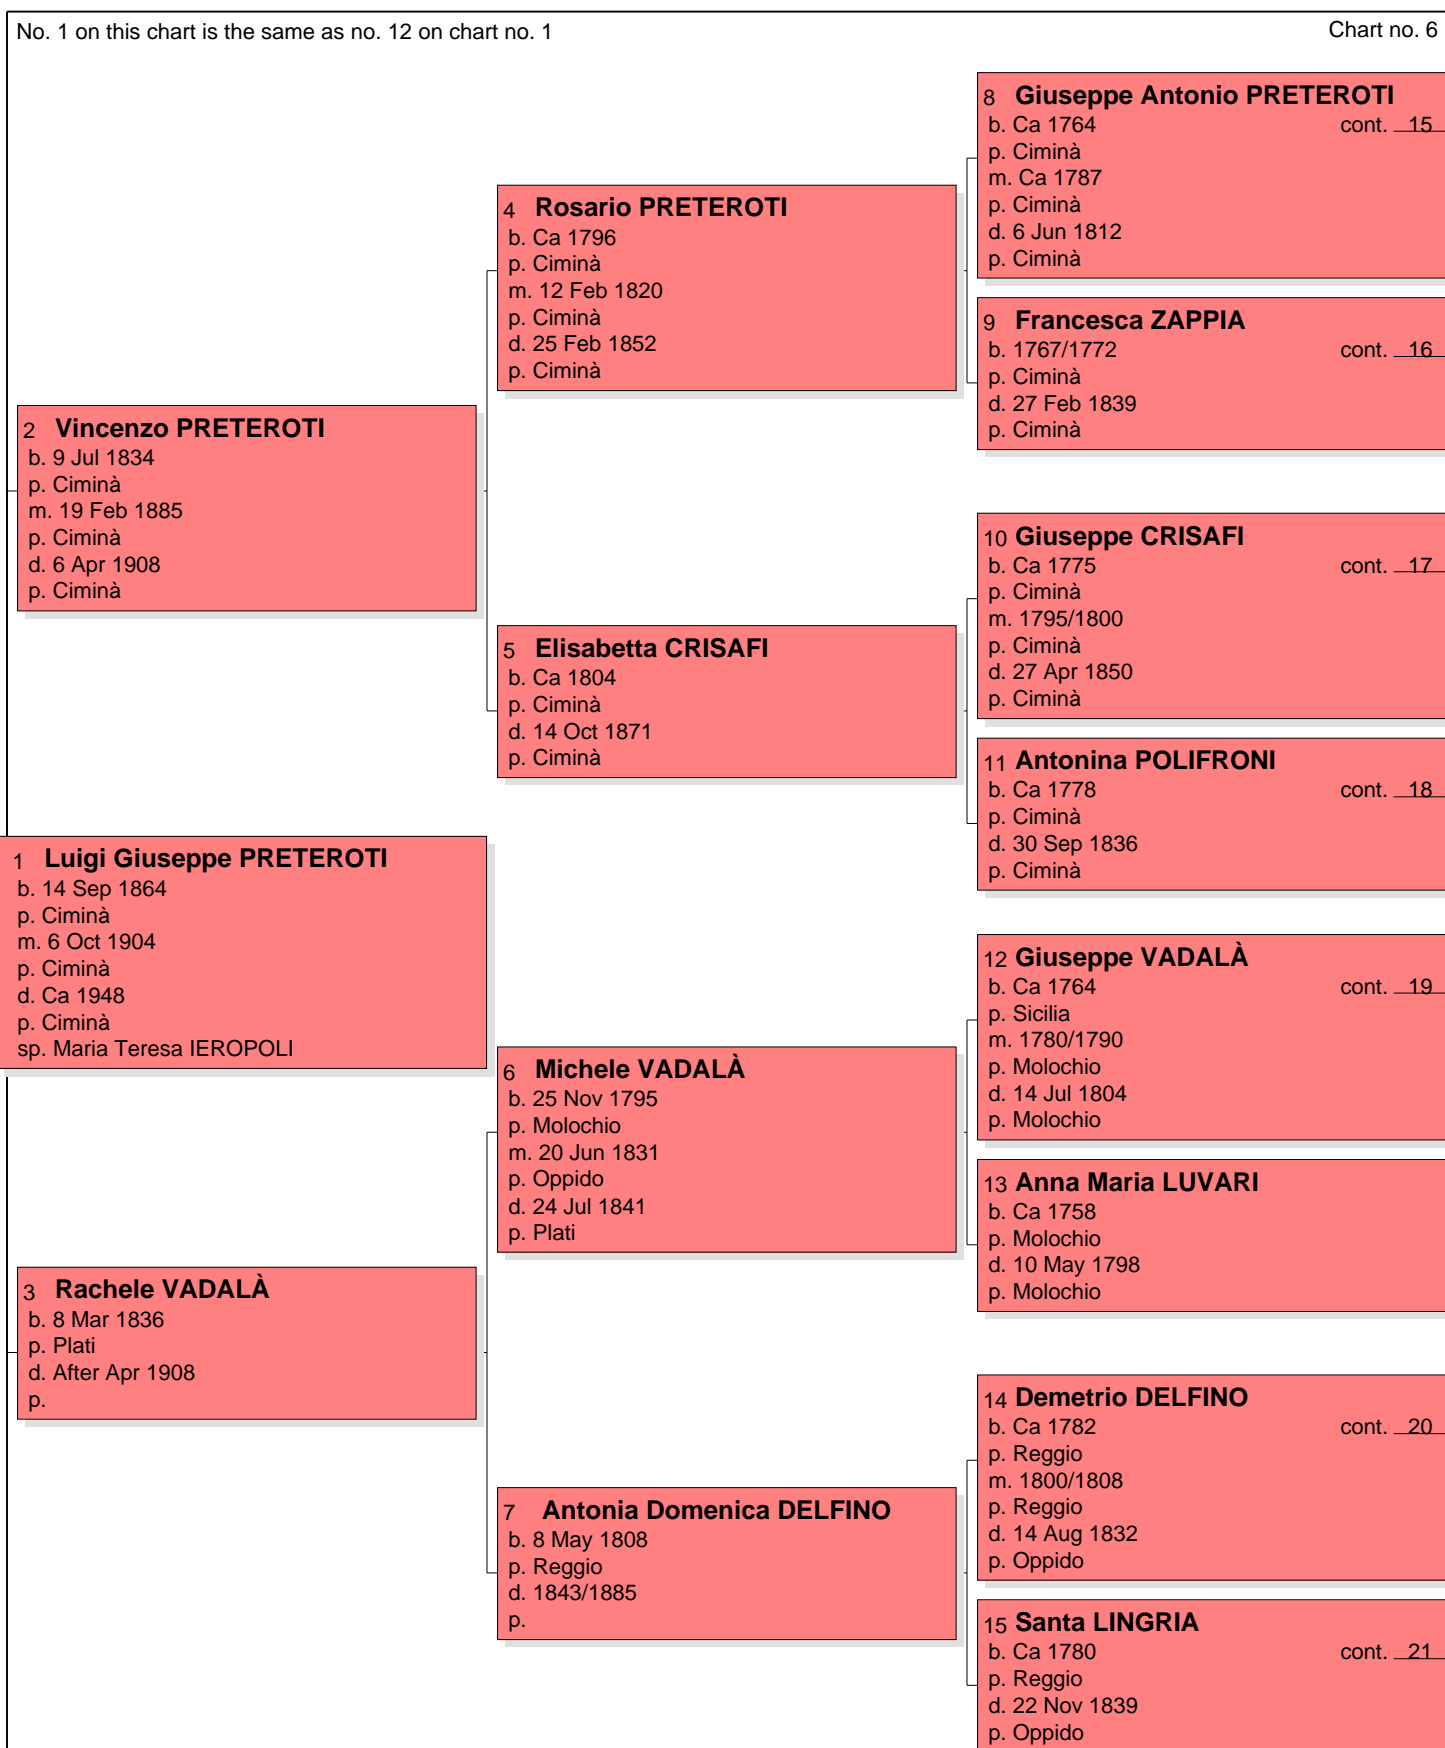

Pedigree Chart for Faustino Benigno Cesare PILLOSU

Pedigree Chart for Cesarina Tommasina COGODI

Pedigree Chart for Luigi Giuseppe PRETEROTI

Pedigree Chart for Maria Teresa IEROPOLI

Pedigree Chart for Giuseppe IEMMA