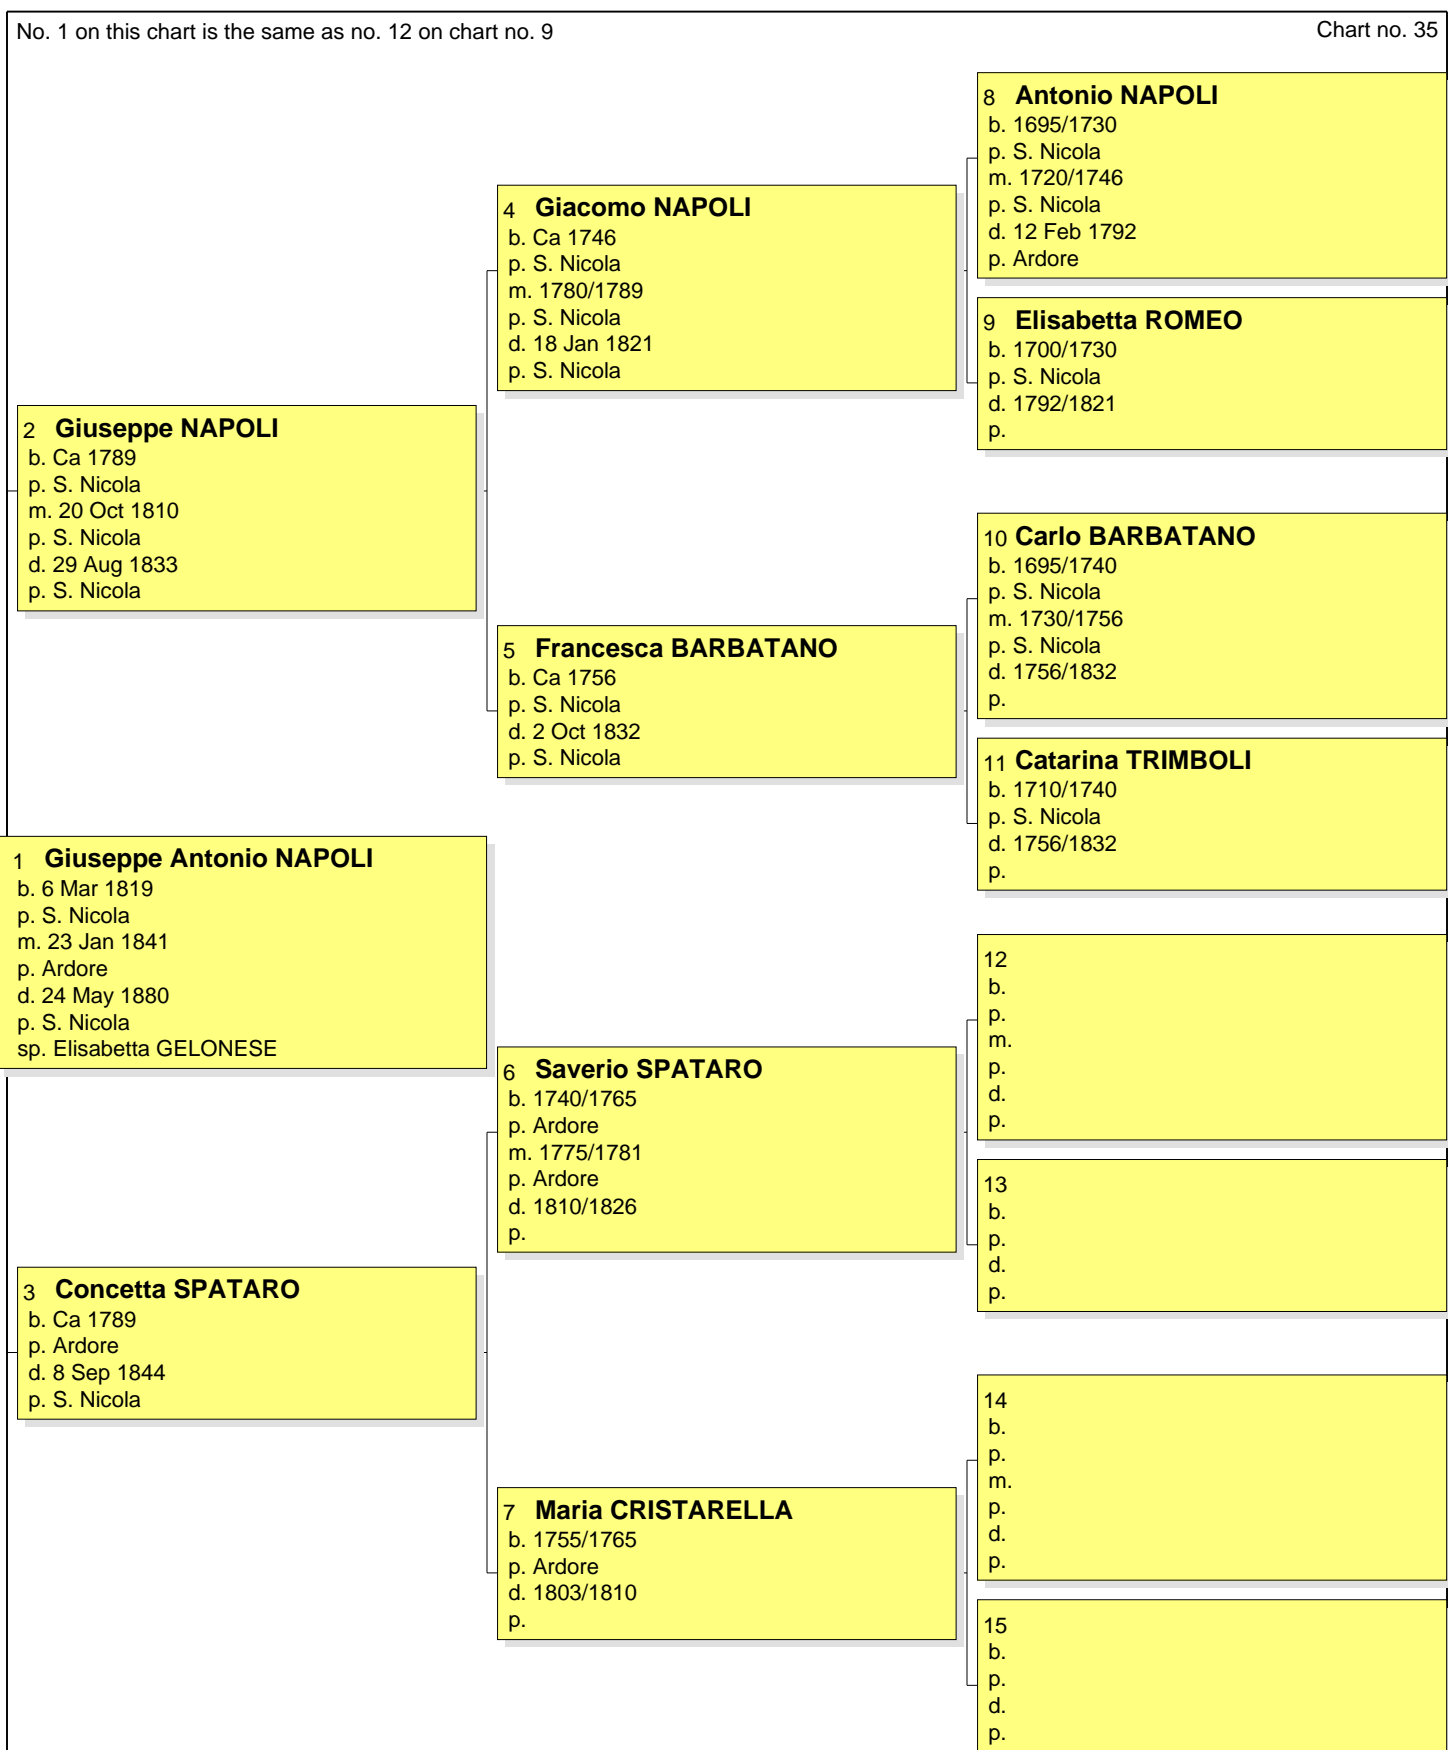

Pedigree Chart for Michele RENDA

Pedigree Chart for Elisabetta SCRUCI

Pedigree Chart for Francesco Antonio CARUSO

Pedigree Chart for Giovanni IEMMA

No. 1 on this chart is the same as no. 8 on chart no. 8

Chart no. 27

Pedigree Chart for Girolima FRASCÀ

No. 1 on this chart is the same as no. 9 on chart no. 8

Chart no. 28

Pedigree Chart for Rosario POLITI

Pedigree Chart for Nicola PRETEROTI

No. 1 on this chart is the same as no. 12 on chart no. 8

Chart no. 30

Pedigree Chart for Pasquale SPANÒ

Pedigree Chart for Giuseppa ROMEO

Pedigree Chart for Rocco MANAGÒ

Pedigree Chart for Antonina FERRARO

Pedigree Chart for Giuseppe Antonio NAPOLI

Pedigree Chart for Elisabetta GELONESE

Pedigree Chart for Giuseppe Antonio SCHIRRIPA

Pedigree Chart for Francesca MUSITANO