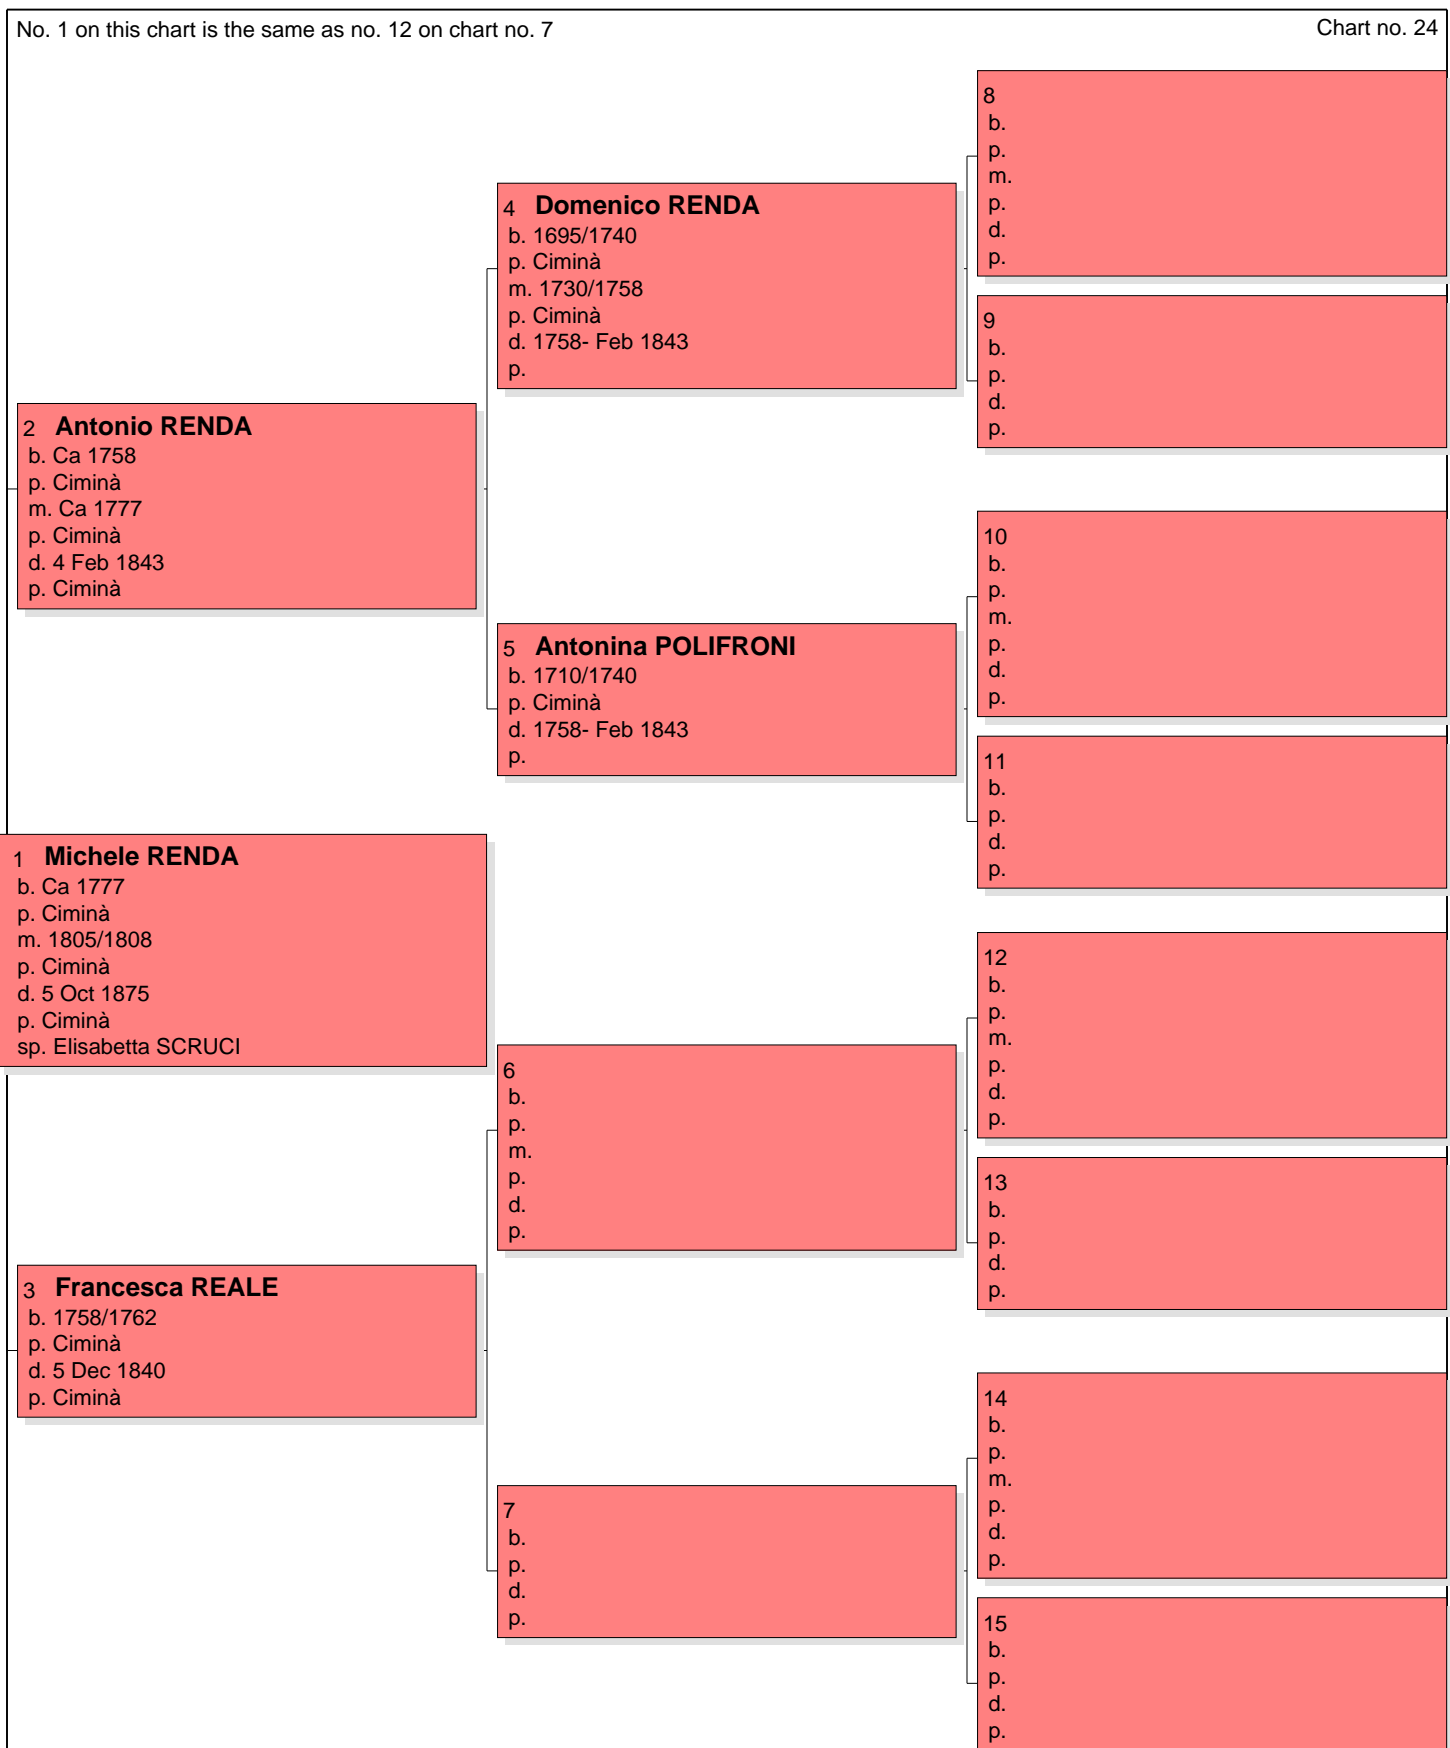

Pedigree Chart for Maria Teresa IEROPOLI

Pedigree Chart for Giuseppe IEMMA

Pedigree Chart for Maria Antonia MANAGÒ

Pedigree Chart for Maria POLIFRONI

Pedigree Chart for Saverio MONTELEONE

Pedigree Chart for Elisabetta POLIFRONI

Pedigree Chart for Giuseppe Antonio MURDACA

Pedigree Chart for Paola ZAPPIA

Pedigree Chart for Giuseppe Antonio PRETEROTI

Pedigree Chart for Francesca ZAPPIA

Pedigree Chart for Giuseppe CRISAFI

Pedigree Chart for Antonina POLIFRONI

Pedigree Chart for Giuseppe VADALÀ

No. 1 on this chart is the same as no. 12 on chart no. 6

Chart no. 19

Pedigree Chart for Demetrio DELFINO

Pedigree Chart for Santa LINGRIA

Pedigree Chart for Nicola IEROPOLI

Pedigree Chart for Catarina MURDACA

Pedigree Chart for Michele RENDA

Pedigree Chart for Elisabetta SCRUCI

Pedigree Chart for Francesco Antonio CARUSO

Pedigree Chart for Giovanni IEMMA

No. 1 on this chart is the same as no. 8 on chart no. 8