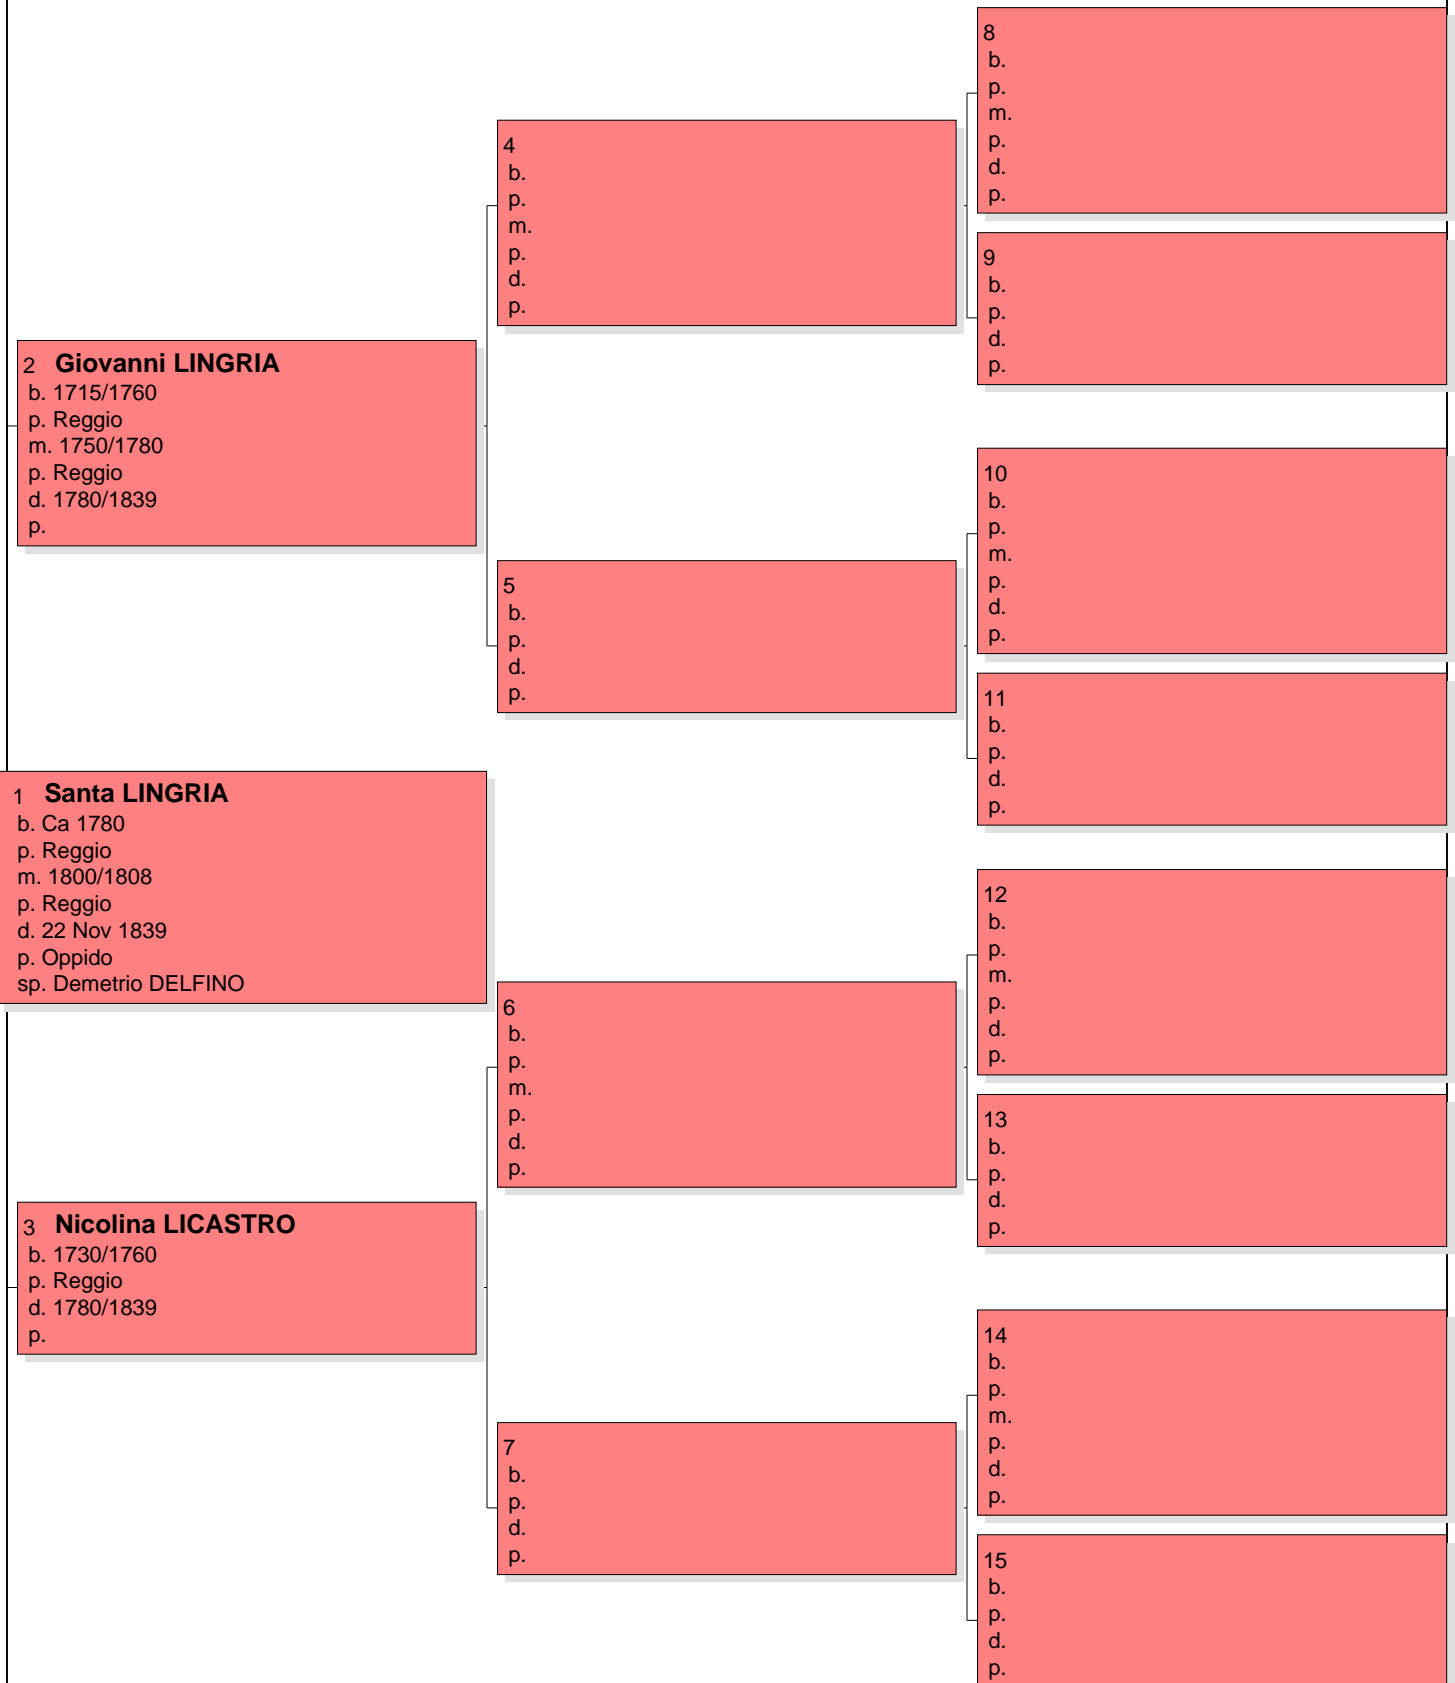

Pedigree Chart for Maria Antonia MANAGÒ

Pedigree Chart for Maria POLIFRONI

Pedigree Chart for Saverio MONTELEONE

Pedigree Chart for Elisabetta POLIFRONI

Pedigree Chart for Giuseppe Antonio MURDACA

Pedigree Chart for Paola ZAPPIA

Pedigree Chart for Giuseppe Antonio PRETEROTI

Pedigree Chart for Francesca ZAPPIA

Pedigree Chart for Giuseppe CRISAFI

Pedigree Chart for Antonina POLIFRONI

Pedigree Chart for Giuseppe VADALÀ

No. 1 on this chart is the same as no. 12 on chart no. 6

Chart no. 19

Pedigree Chart for Demetrio DELFINO

Pedigree Chart for Santa LINGRIA

No. 1 on this chart is the same as no. 15 on chart no. 6

Chart no. 21

Pedigree Chart for Nicola IEROPOLI

Pedigree Chart for Catarina MURDACA

Pedigree Chart for Michele RENDA

Pedigree Chart for Elisabetta SCRUCI

Pedigree Chart for Francesco Antonio CARUSO

Pedigree Chart for Giovanni IEMMA

No. 1 on this chart is the same as no. 8 on chart no. 8

Chart no. 27