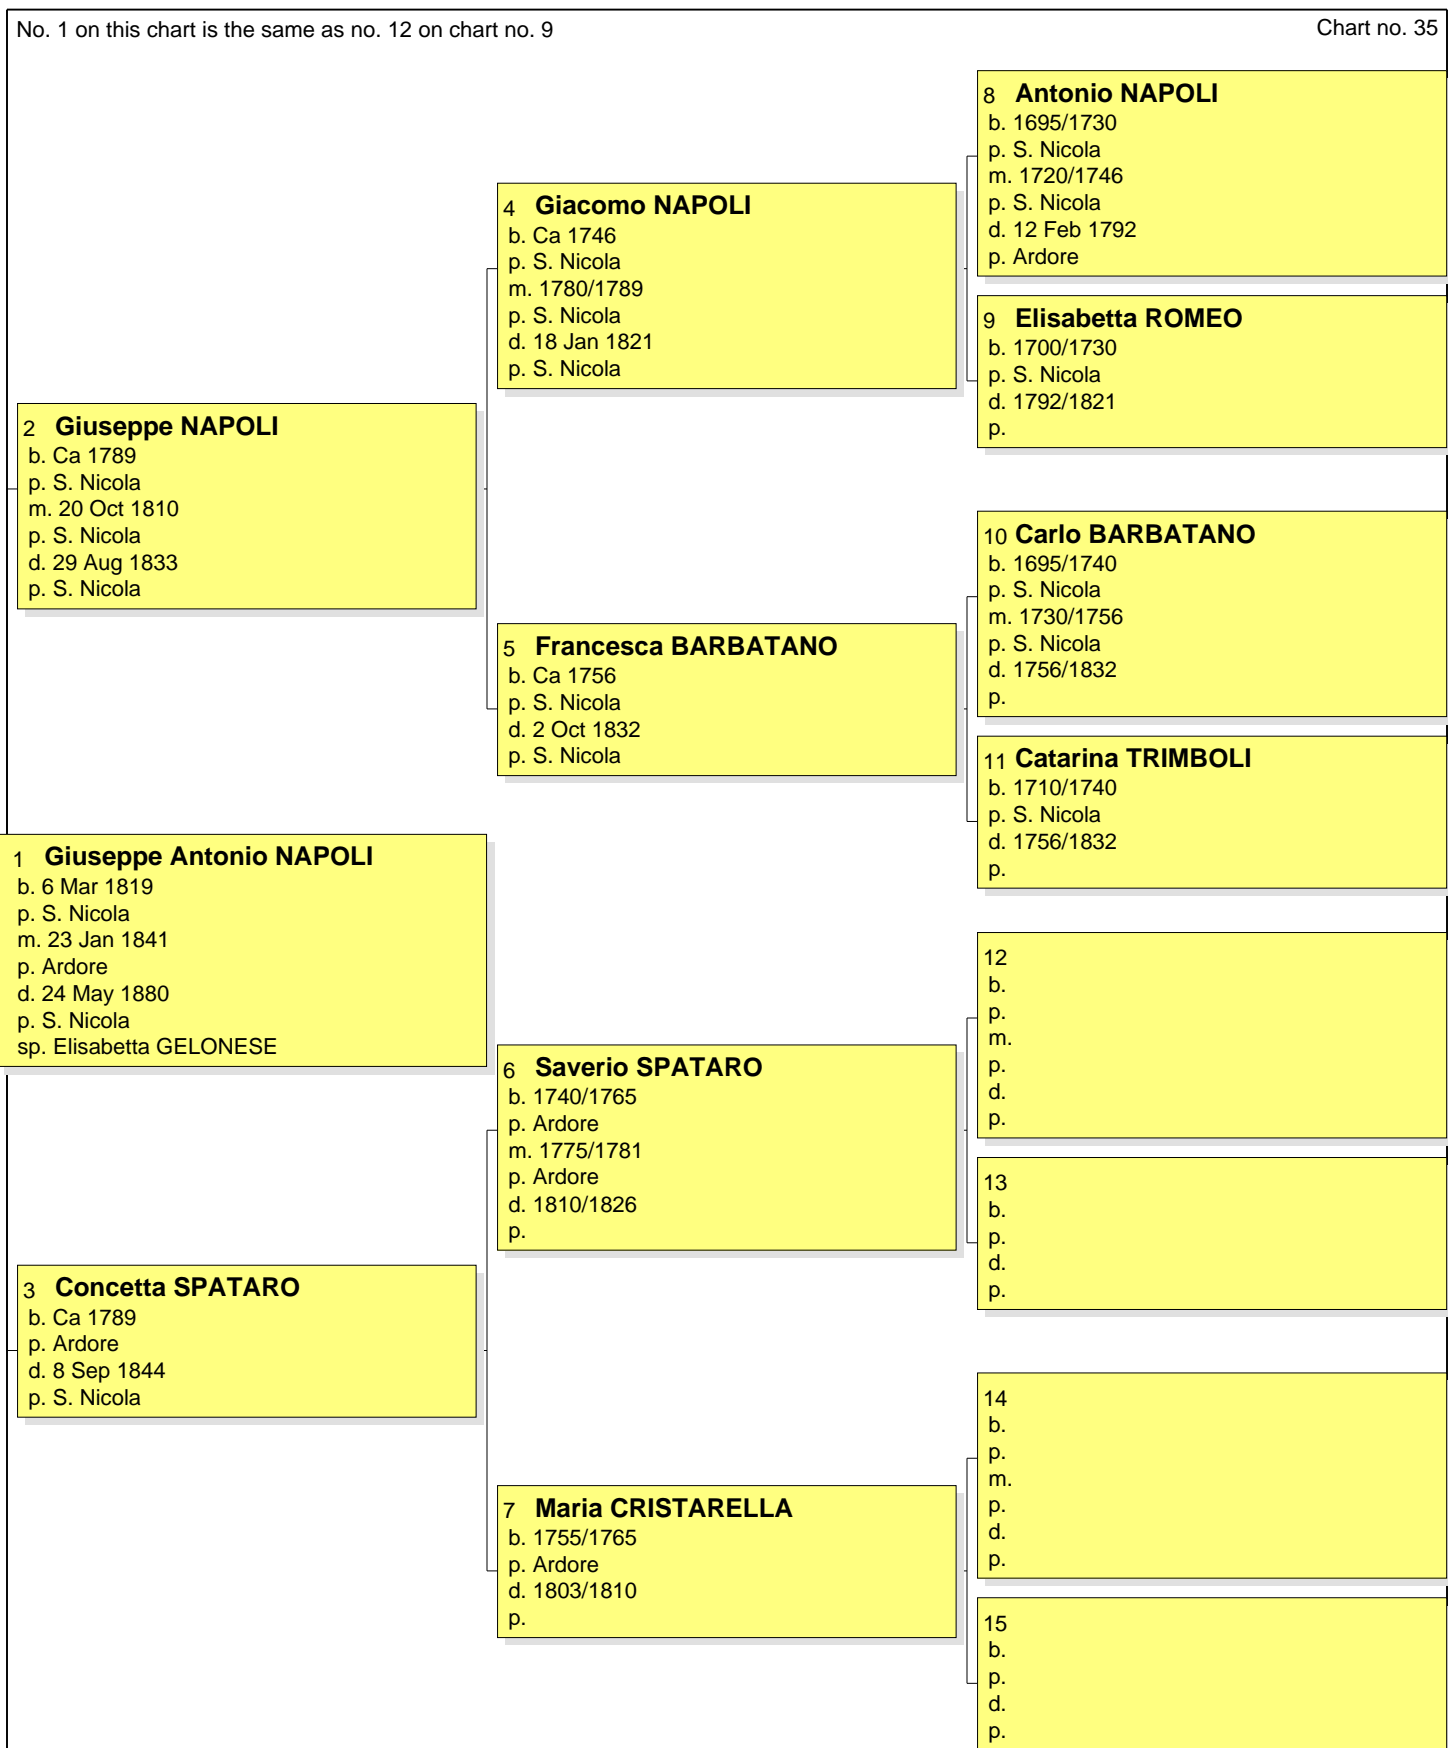

Pedigree Chart for Catarina MURDACA

Pedigree Chart for Michele RENDA

Pedigree Chart for Elisabetta SCRUCI

Pedigree Chart for Francesco Antonio CARUSO

Pedigree Chart for Giovanni IEMMA

No. 1 on this chart is the same as no. 8 on chart no. 8

Chart no. 27

Pedigree Chart for Girolima FRASCÀ

No. 1 on this chart is the same as no. 9 on chart no. 8

Chart no. 28

Pedigree Chart for Rosario POLITI

Pedigree Chart for Nicola PRETEROTI

Pedigree Chart for Pasquale SPANÒ

No. 1 on this chart is the same as no. 14 on chart no. 8

Chart no. 31

Pedigree Chart for Giuseppa ROMEO

Pedigree Chart for Rocco MANAGÒ

No. 1 on this chart is the same as no. 8 on chart no. 9

Chart no. 33

Pedigree Chart for Antonina FERRARO

Pedigree Chart for Giuseppe Antonio NAPOLI

Pedigree Chart for Elisabetta GELONESE

Pedigree Chart for Giuseppe Antonio SCHIRRIPA

Pedigree Chart for Francesca MUSITANO