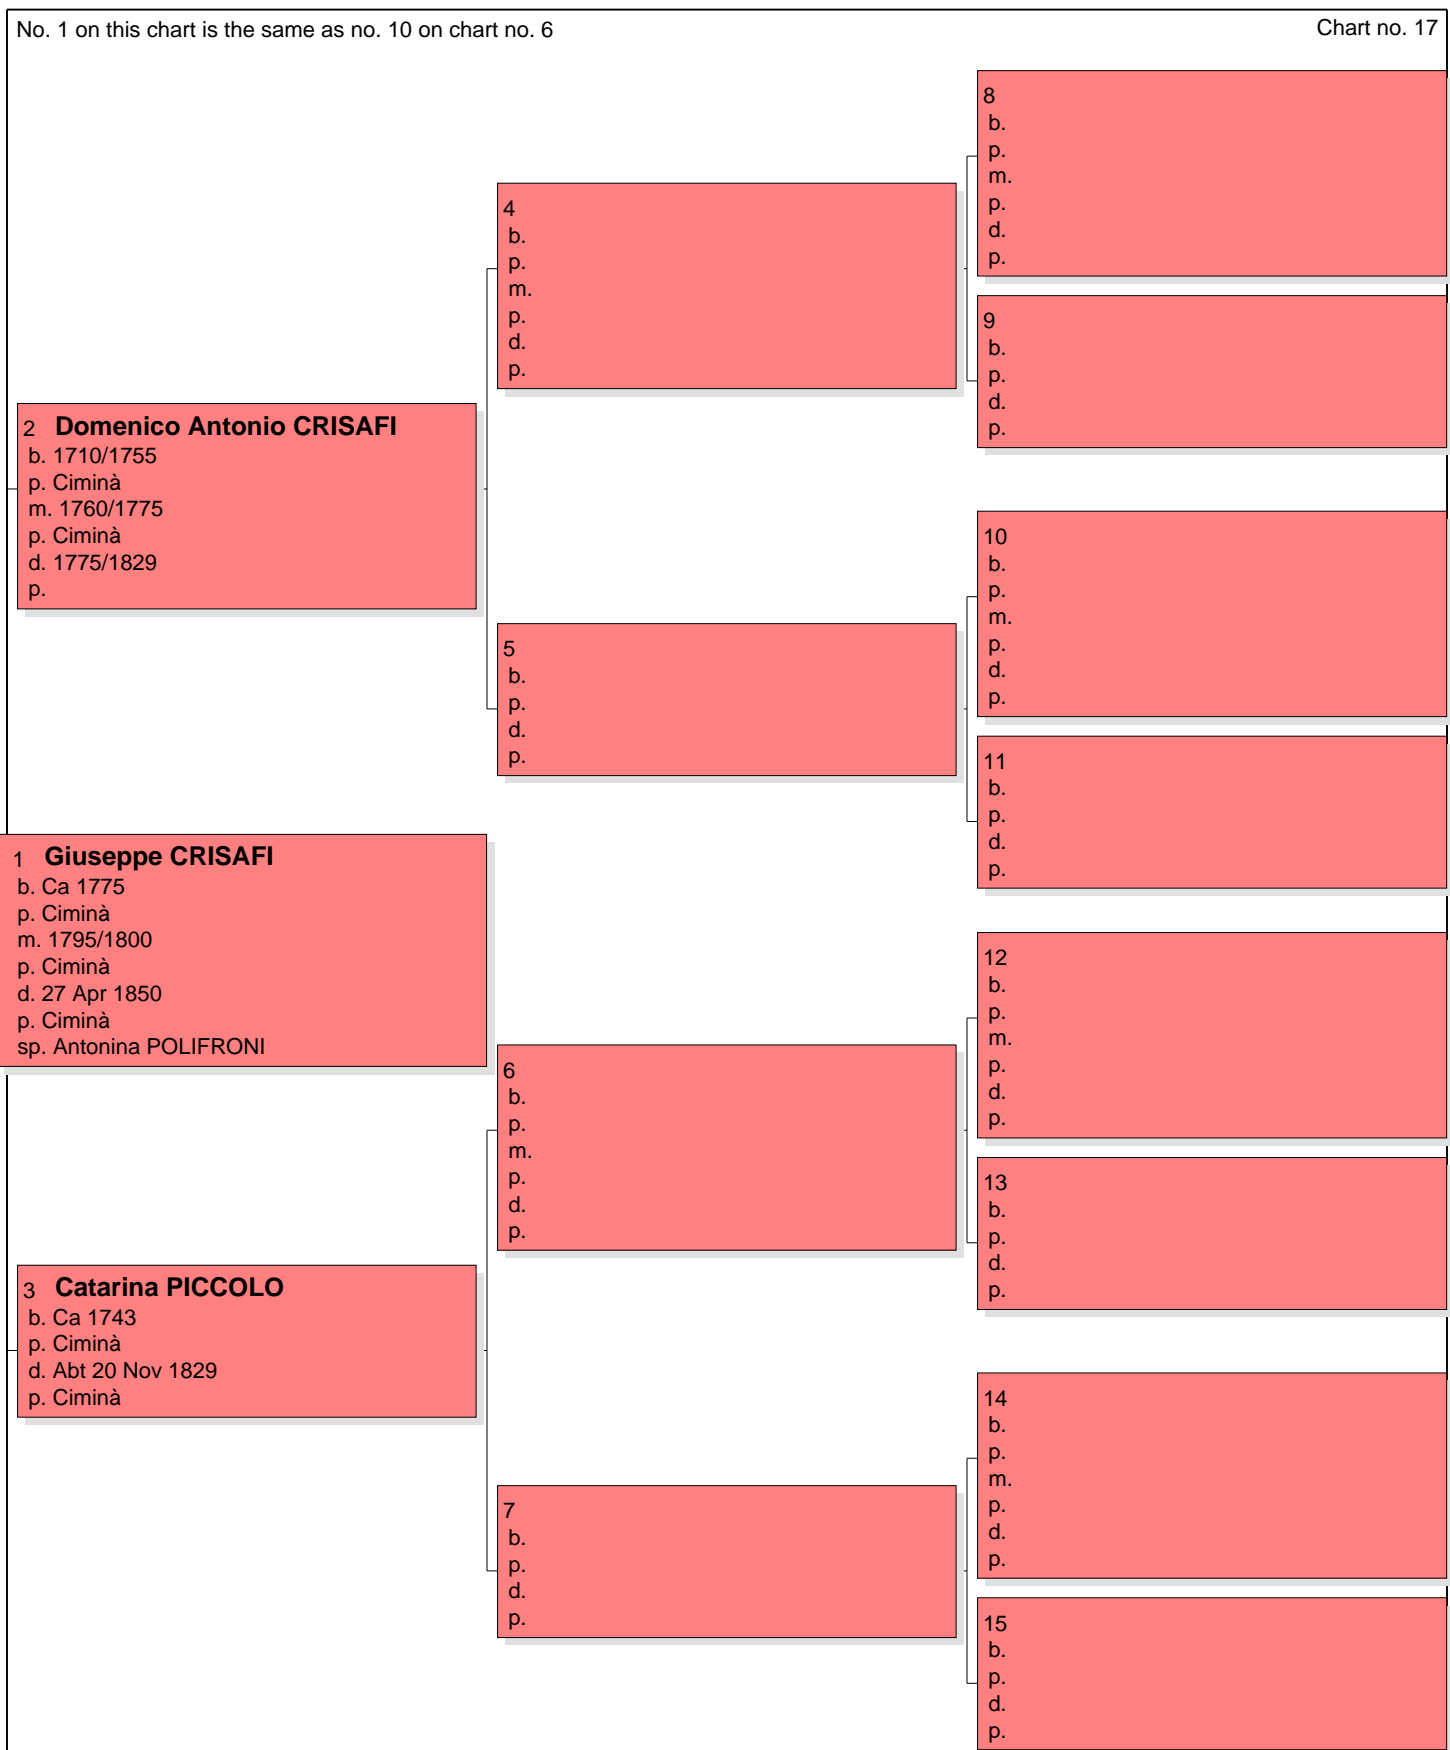

Pedigree Chart for Maria Teresa IEROPOLI

Pedigree Chart for Giuseppe IEMMA

Pedigree Chart for Maria Antonia MANAGÒ

Pedigree Chart for Maria POLIFRONI

Pedigree Chart for Saverio MONTELEONE

Pedigree Chart for Elisabetta POLIFRONI

Pedigree Chart for Giuseppe Antonio MURDACA

Pedigree Chart for Paola ZAPPIA

Pedigree Chart for Giuseppe Antonio PRETEROTI

Pedigree Chart for Francesca ZAPPIA

Pedigree Chart for Giuseppe CRISAFI

Pedigree Chart for Antonina POLIFRONI

Pedigree Chart for Giuseppe VADALÀ

No. 1 on this chart is the same as no. 12 on chart no. 6

Chart no. 19

Pedigree Chart for Demetrio DELFINO

Pedigree Chart for Santa LINGRIA

Pedigree Chart for Nicola IEROPOLI