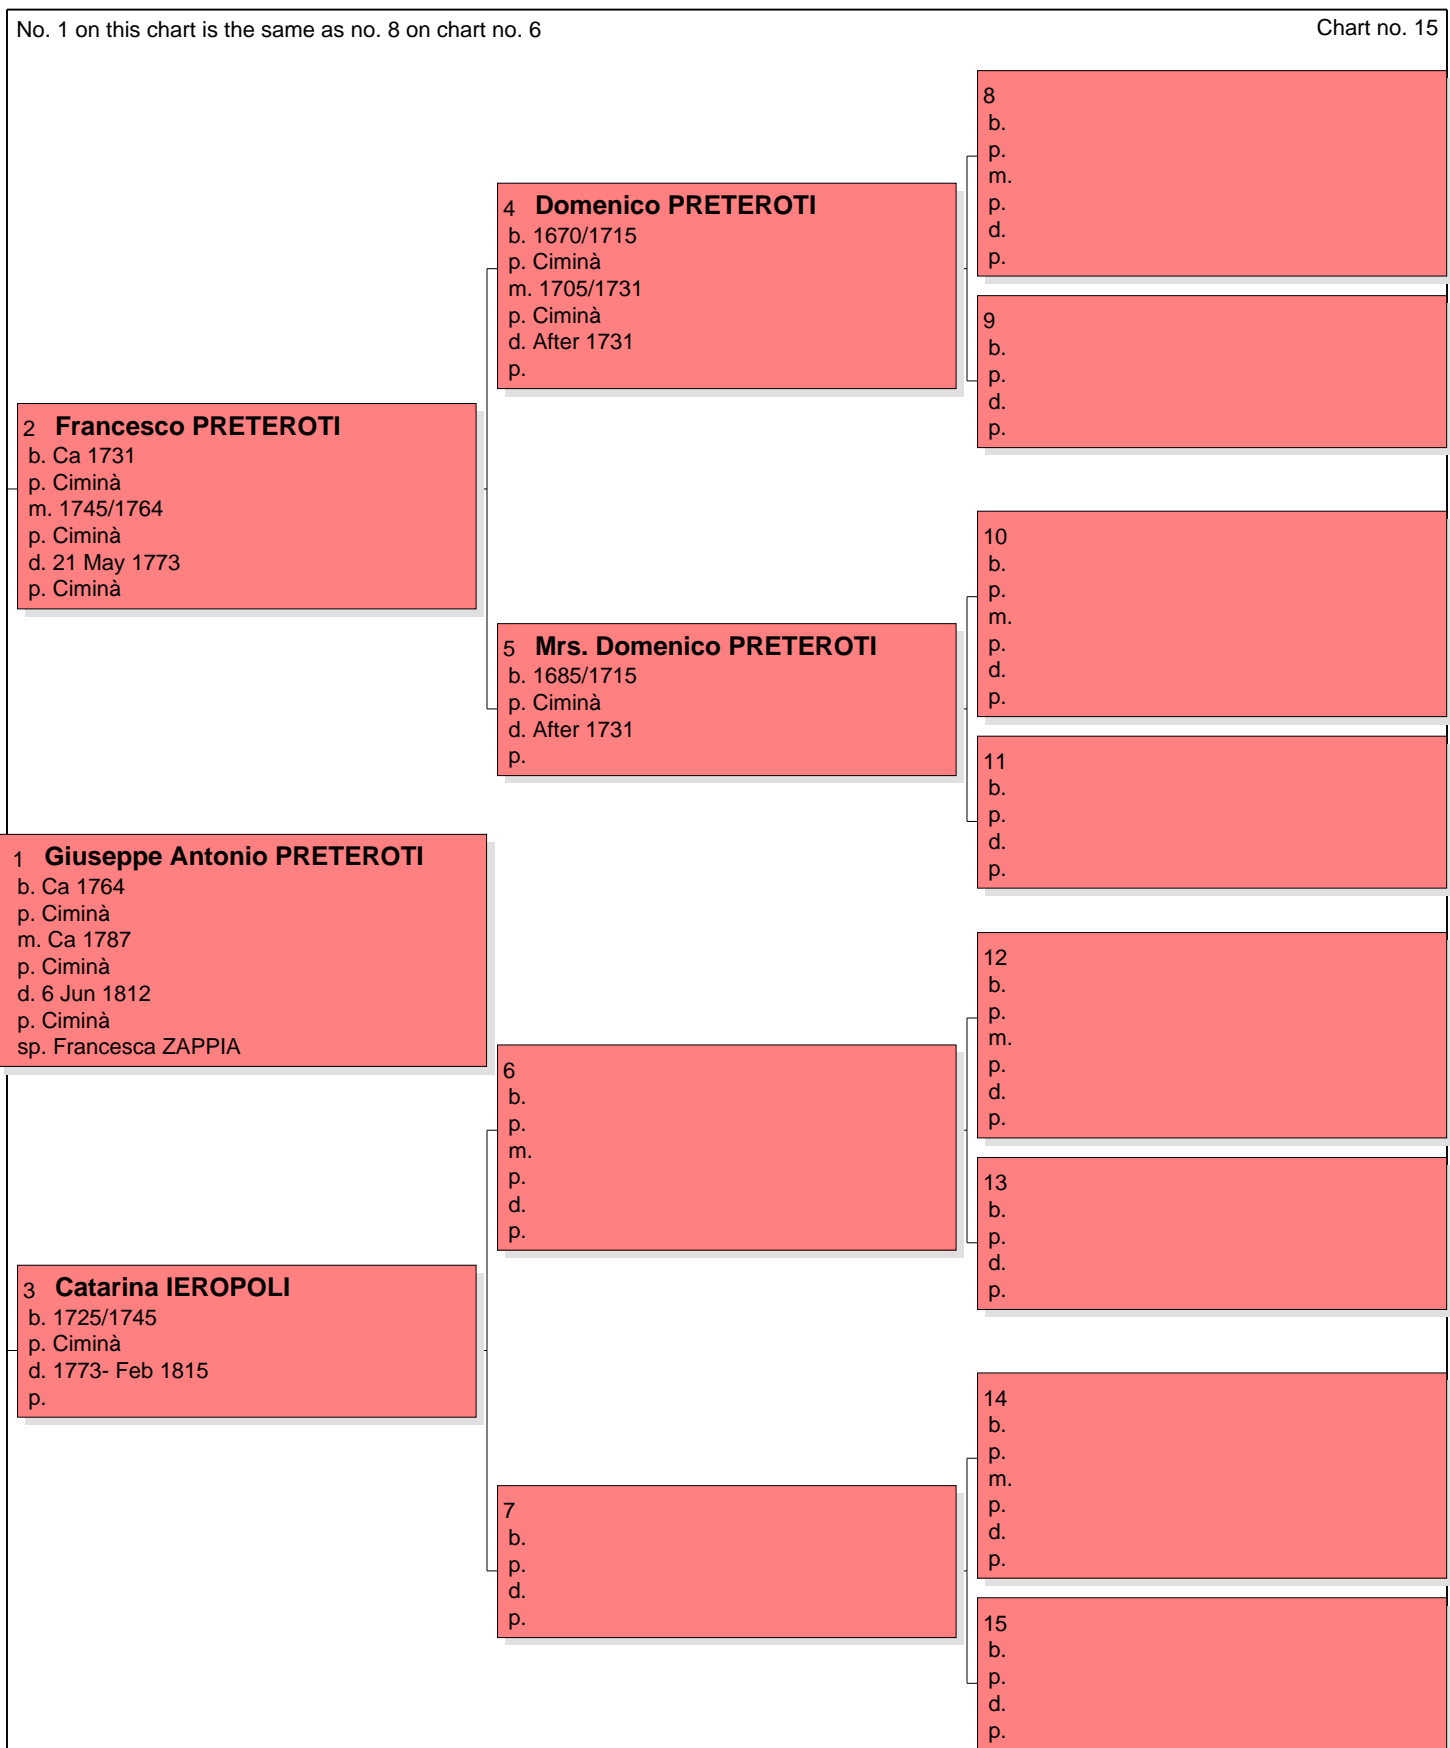

Pedigree Chart for Faustino Benigno Cesare PILLOSU

Pedigree Chart for Cesarina Tommasina COGODI

Pedigree Chart for Luigi Giuseppe PRETEROTI

Pedigree Chart for Maria Teresa IEROPOLI

Pedigree Chart for Giuseppe IEMMA

Pedigree Chart for Maria Antonia MANAGÒ

Pedigree Chart for Maria POLIFRONI

Pedigree Chart for Saverio MONTELEONE

Pedigree Chart for Elisabetta POLIFRONI

Pedigree Chart for Giuseppe Antonio MURDACA

Pedigree Chart for Paola ZAPPIA

Pedigree Chart for Giuseppe Antonio PRETEROTI

Pedigree Chart for Francesca ZAPPIA

Pedigree Chart for Giuseppe CRISAFI

Pedigree Chart for Antonina POLIFRONI

Pedigree Chart for Giuseppe VADALÀ

No. 1 on this chart is the same as no. 12 on chart no. 6