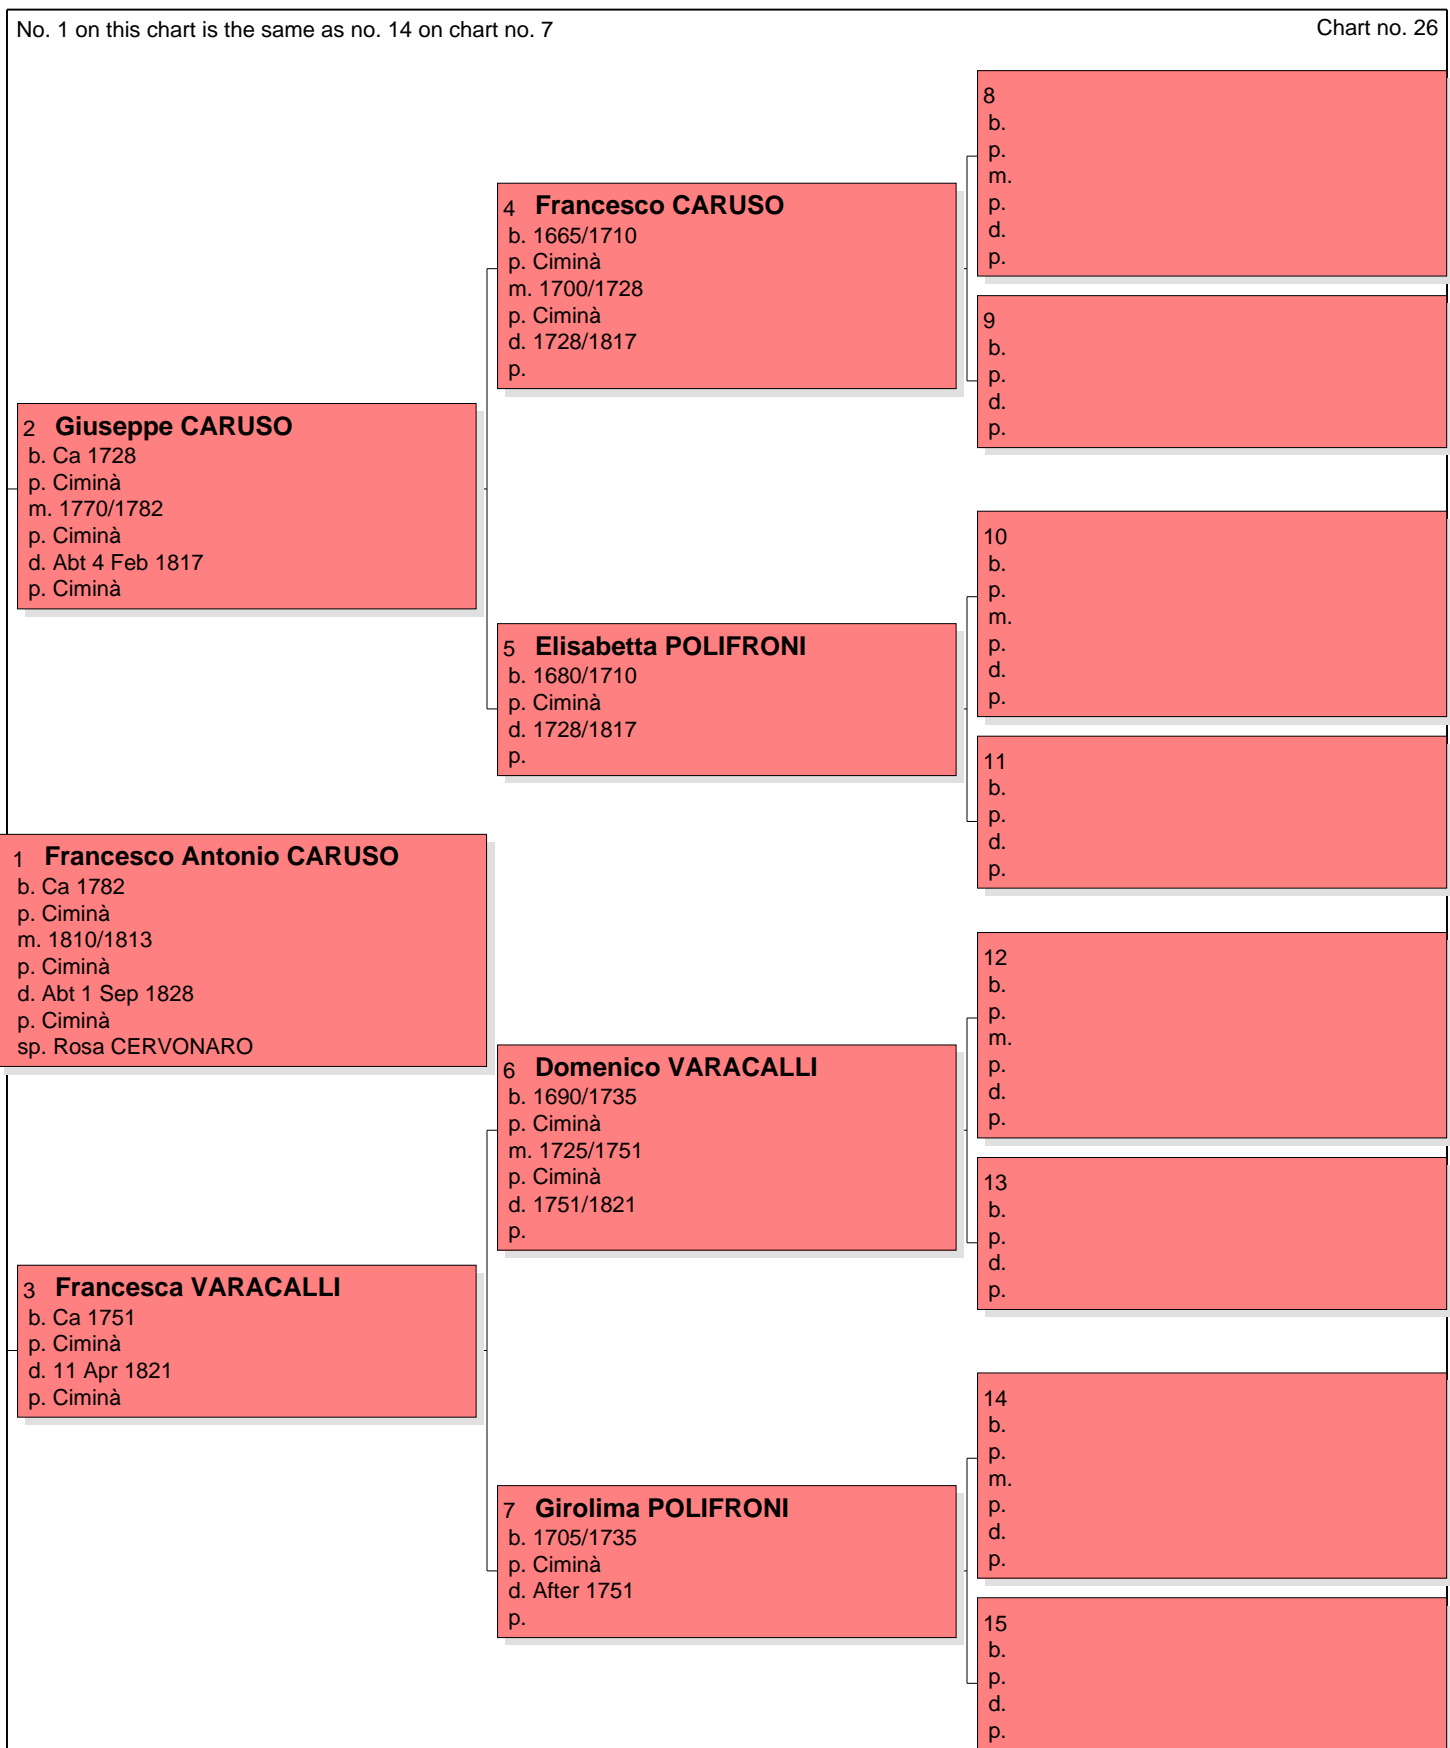

Pedigree Chart for Giuseppe Antonio MURDACA

Pedigree Chart for Paola ZAPPIA

Pedigree Chart for Giuseppe Antonio PRETEROTI

Pedigree Chart for Francesca ZAPPIA

Pedigree Chart for Giuseppe CRISAFI

Pedigree Chart for Antonina POLIFRONI

Pedigree Chart for Giuseppe VADALÀ

No. 1 on this chart is the same as no. 12 on chart no. 6

Chart no. 19

Pedigree Chart for Demetrio DELFINO

Pedigree Chart for Santa LINGRIA

Pedigree Chart for Nicola IEROPOLI

Pedigree Chart for Catarina MURDACA

Pedigree Chart for Michele RENDA

Pedigree Chart for Elisabetta SCRUCI

Pedigree Chart for Francesco Antonio CARUSO

Pedigree Chart for Giovanni IEMMA

No. 1 on this chart is the same as no. 8 on chart no. 8

Chart no. 27

Pedigree Chart for Girolima FRASCÀ

No. 1 on this chart is the same as no. 9 on chart no. 8

Chart no. 28

Pedigree Chart for Rosario POLITI

Pedigree Chart for Nicola PRETEROTI

Pedigree Chart for Pasquale SPANÒ